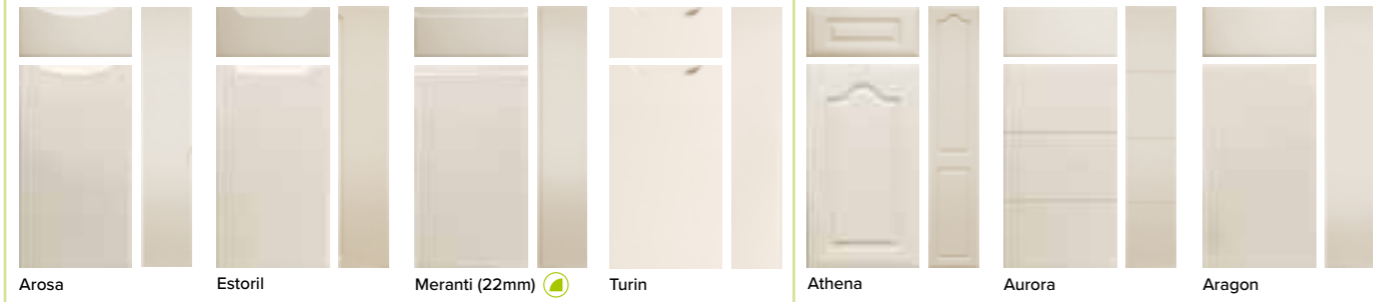

CREATE DOOR STYLES

HANDLELESS COLLECTION