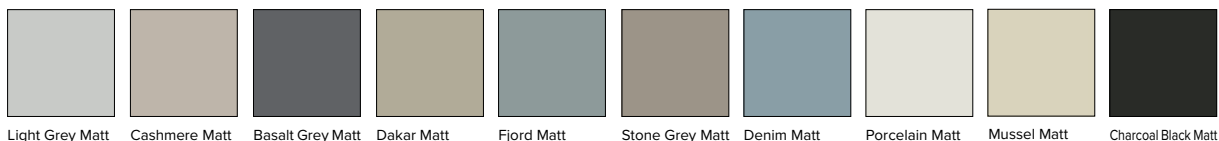

Choose any of our range of 58 colours overleaf

Choose your handle style from Pages 70-71

Choose your special features

**BESPOKE DOORS
MADE TO MEASURE**

Choose
any **size**
any **style**
any **colour**

CREATE DOOR STYLES

HANDLELESS COLLECTION

CAIRO COLLECTION

SHAKER COLLECTION

CURVED DOOR STYLES

Four door styles are available as curved doors, providing contemporary elegance to your home.

CREATE COLOURS

Supermatt SERICA®

Matt