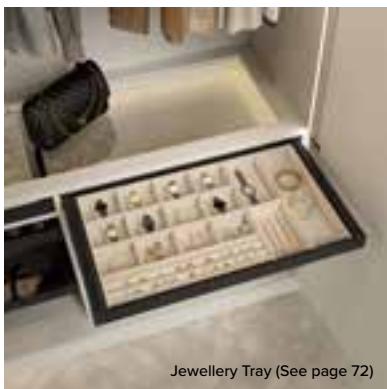

SHOE RACK

Cabinet Width	Dimensions (Adjustable Width)	Code
600mm	564-614 x 475 x 180mm	INT-SHR6
800mm	764-814 x 475 x 180mm	INT-SHR8
900mm	864-914 x 475 x 180mm	INT-SHR9

OFFICE

POP-UP SOCKETS

INT-PLUG
3m lead • 3-pin plug attached • Easy Installation • 2 x USB sockets • 3 x plug sockets

INT-PLUGPOWER
2 x Plug Sockets • 2 x USB sockets • Speaker • IQ Phone Charging

80MM CABLE OUTLET

INT-CABOUTG Grey
INT-CABOUTST Brushed Steel

INTEGRATED LIGHTING

Our new integrated lighting range is designed to work with furniture like bookcases, kitchen cabinets, media units and wardrobes. The different types of LED lighting save energy and are ideal for narrow spaces. They can either be controlled by remote control, motion sensors or standard socket switches.