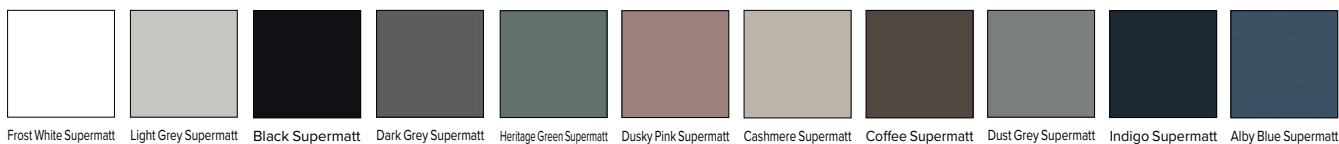

Choose any of our range of 58 colours overleaf

Choose your handle style from Pages 70-71

Choose your special features

**BESPOKE DOORS
MADE TO MEASURE**

Choose
any **size**
any **style**
any **colour**

CREATE DOOR STYLES

HANDLELESS COLLECTION

CAIRO COLLECTION

SHAKER COLLECTION

CURVED DOOR STYLES

Four door styles are available as curved doors, providing contemporary elegance to your home.

CREATE COLOURS

Supermatt SERICA®

Matt