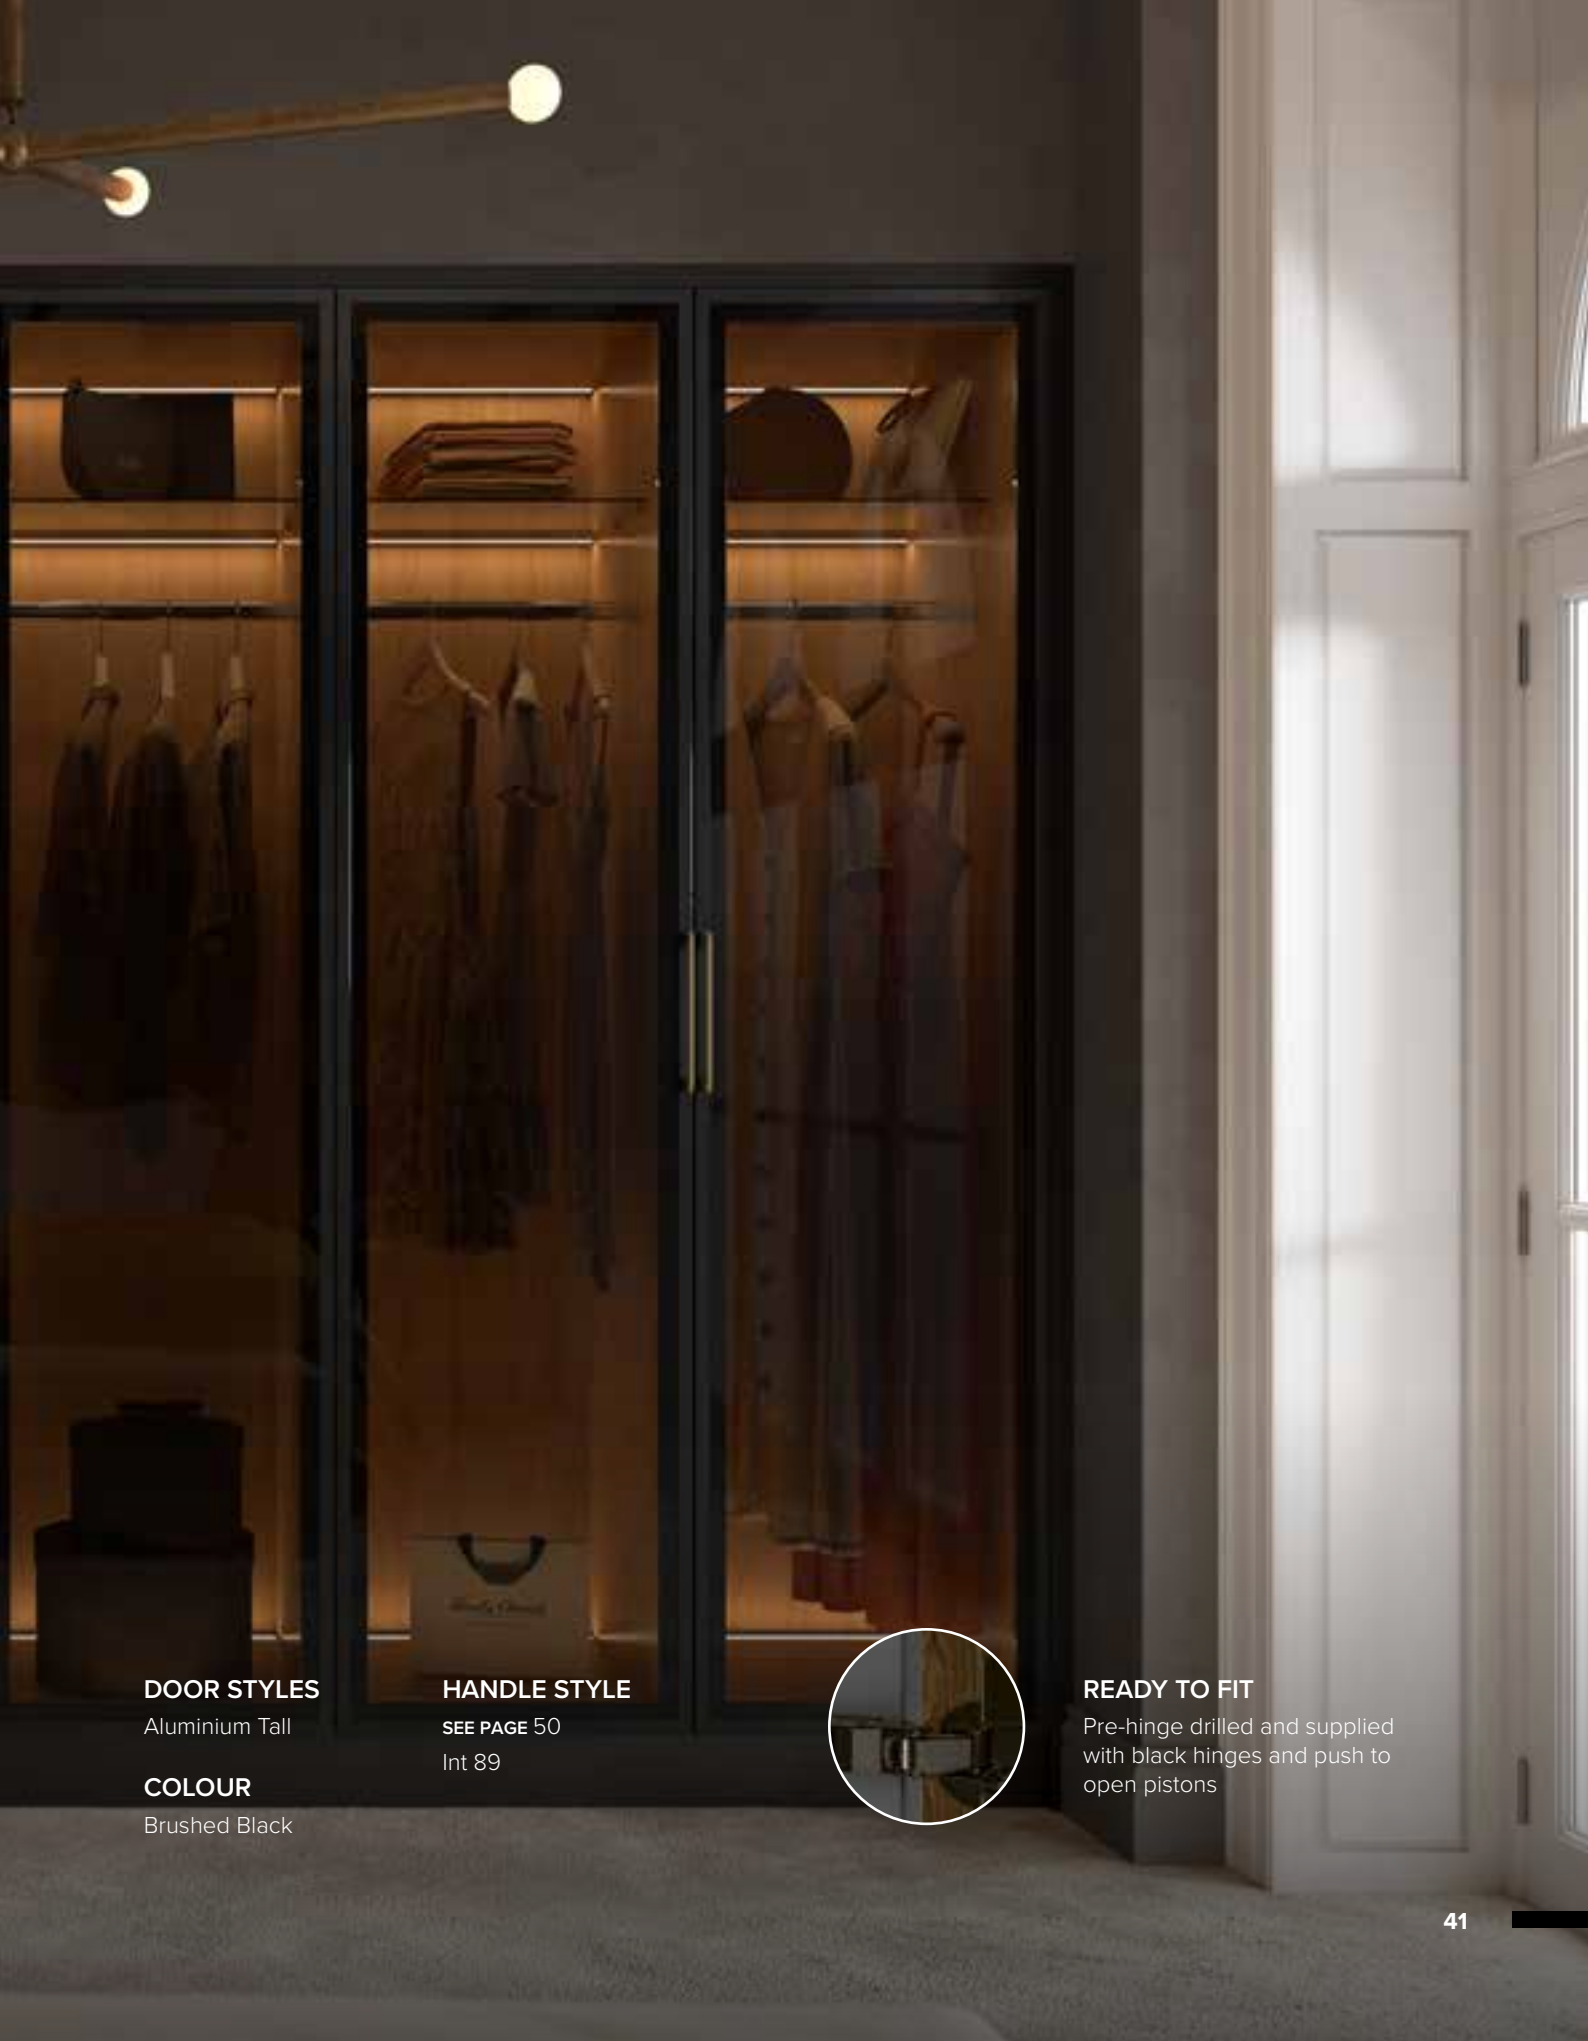

DOOR STYLES

Aluminium Tall

COLOUR

Brushed Black

HANDLE STYLE

SEE PAGE 50

Int 89

READY TO FIT

Pre-hinge drilled and supplied with black hinges and push to open pistons