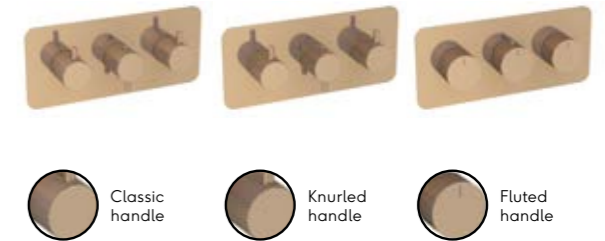

Classic | CO320.BR | £665
 Knurled | CO320.KBR | £685
 Fluted | CO320.FBR | £685

2 WAY 3 HANDLES LANDSCAPE

Classic | CO322L.BR | £685
 Knurled | CO322L.KBR | £715
 Fluted | CO322L.FBR | £715

3 WAY LANDSCAPE