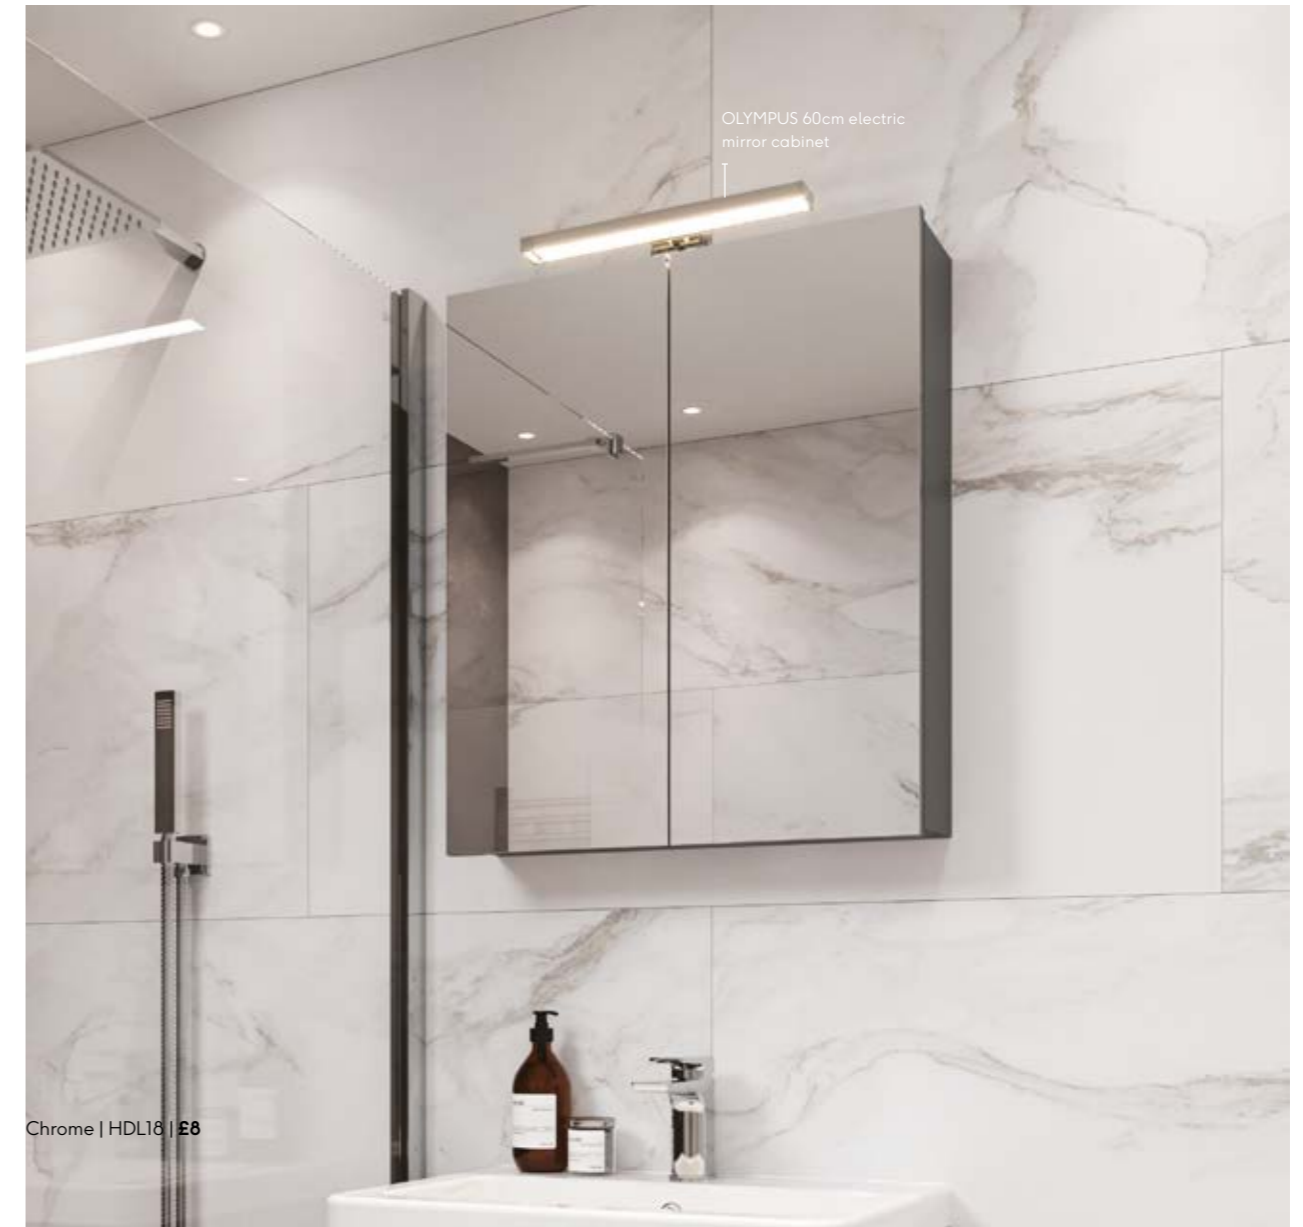

75X73CM

Two doors | OLY075EC | £645

2x glass shelves

90X73CM

Two doors | OLY090EC | £745

2x glass shelves

FEATURES

- Shaver socket
- Demister pad
- 4500k LED light
- Infrared sensor
- IP44 Rating
- Soft close doors

OLYMPUS 60cm electric mirror cabinet

Chrome | HDL18 | £8

60X70CM TWO DOOR MIRROR CABINET

Gloss white

Matte iron grey

Matte white

English oak

2x glass shelves