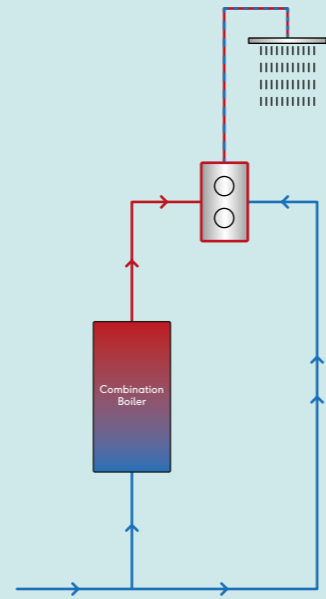

FIGURE 3

A combination boiler heats water on demand, and although it is fed by mains pressure this is regulated to the speed which the boiler can heat the water.

All LP and MP taps and fittings may be used.