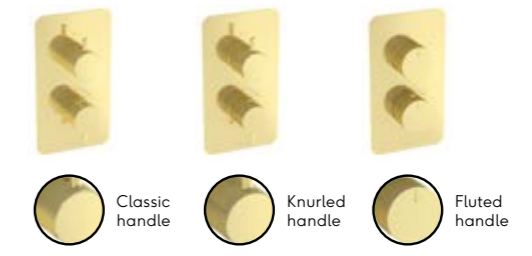

Classic | CO320.BB | £665
 Knurled | CO320.KBB | £685
 Fluted | CO320.FBB | £685

2 WAY 3 HANDLES LANDSCAPE

Classic | CO322L.BB | £685
 Knurled | CO322L.KBB | £715
 Fluted | CO322L.FBB | £715

3 WAY LANDSCAPE