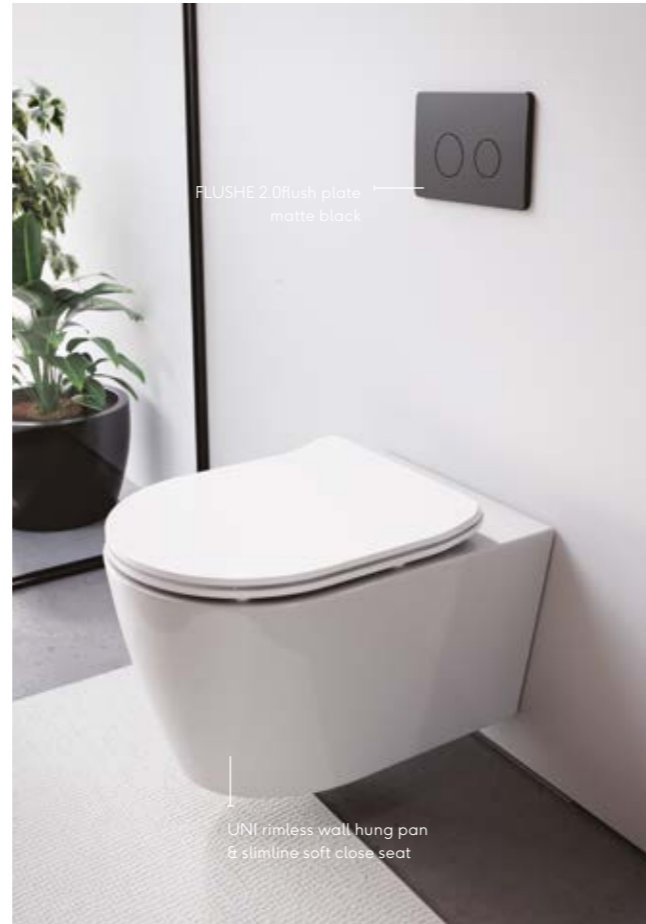

FLUSHE 2.0 flush plate matte black

UNI rimless wall hung pan & slimline soft close seat