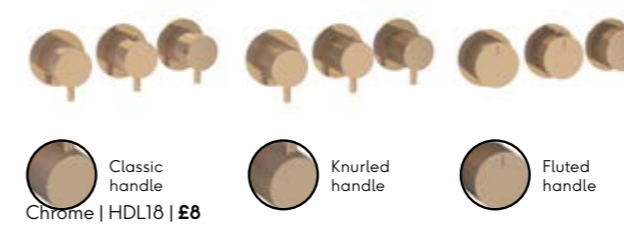

3 WAY RING VALVE

Classic | CO321LRV.BR | £680
Knurled | CO321LRV.KBR | £710
Fluted | CO321LRV.FBR | £710

VALVE MOUNTING KIT

VBMK001 | £75