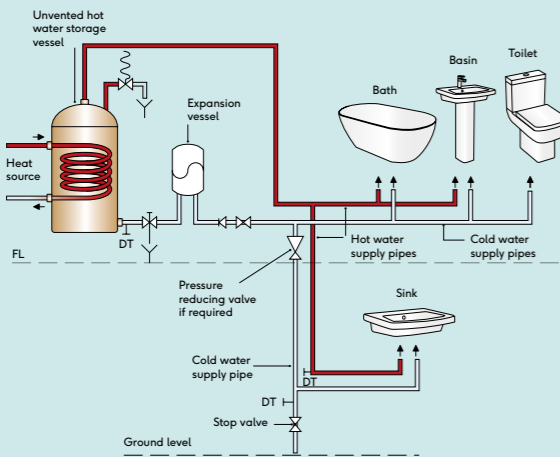

FIGURE 2

The unvented cylinder stores hot water at mains pressure, usually between 2 and 3 bar, allowing hot and cold water to be delivered at the same pressure. This means a power shower can be achieved without the need of a pump. All LP, MP and HP taps and fittings may be used.