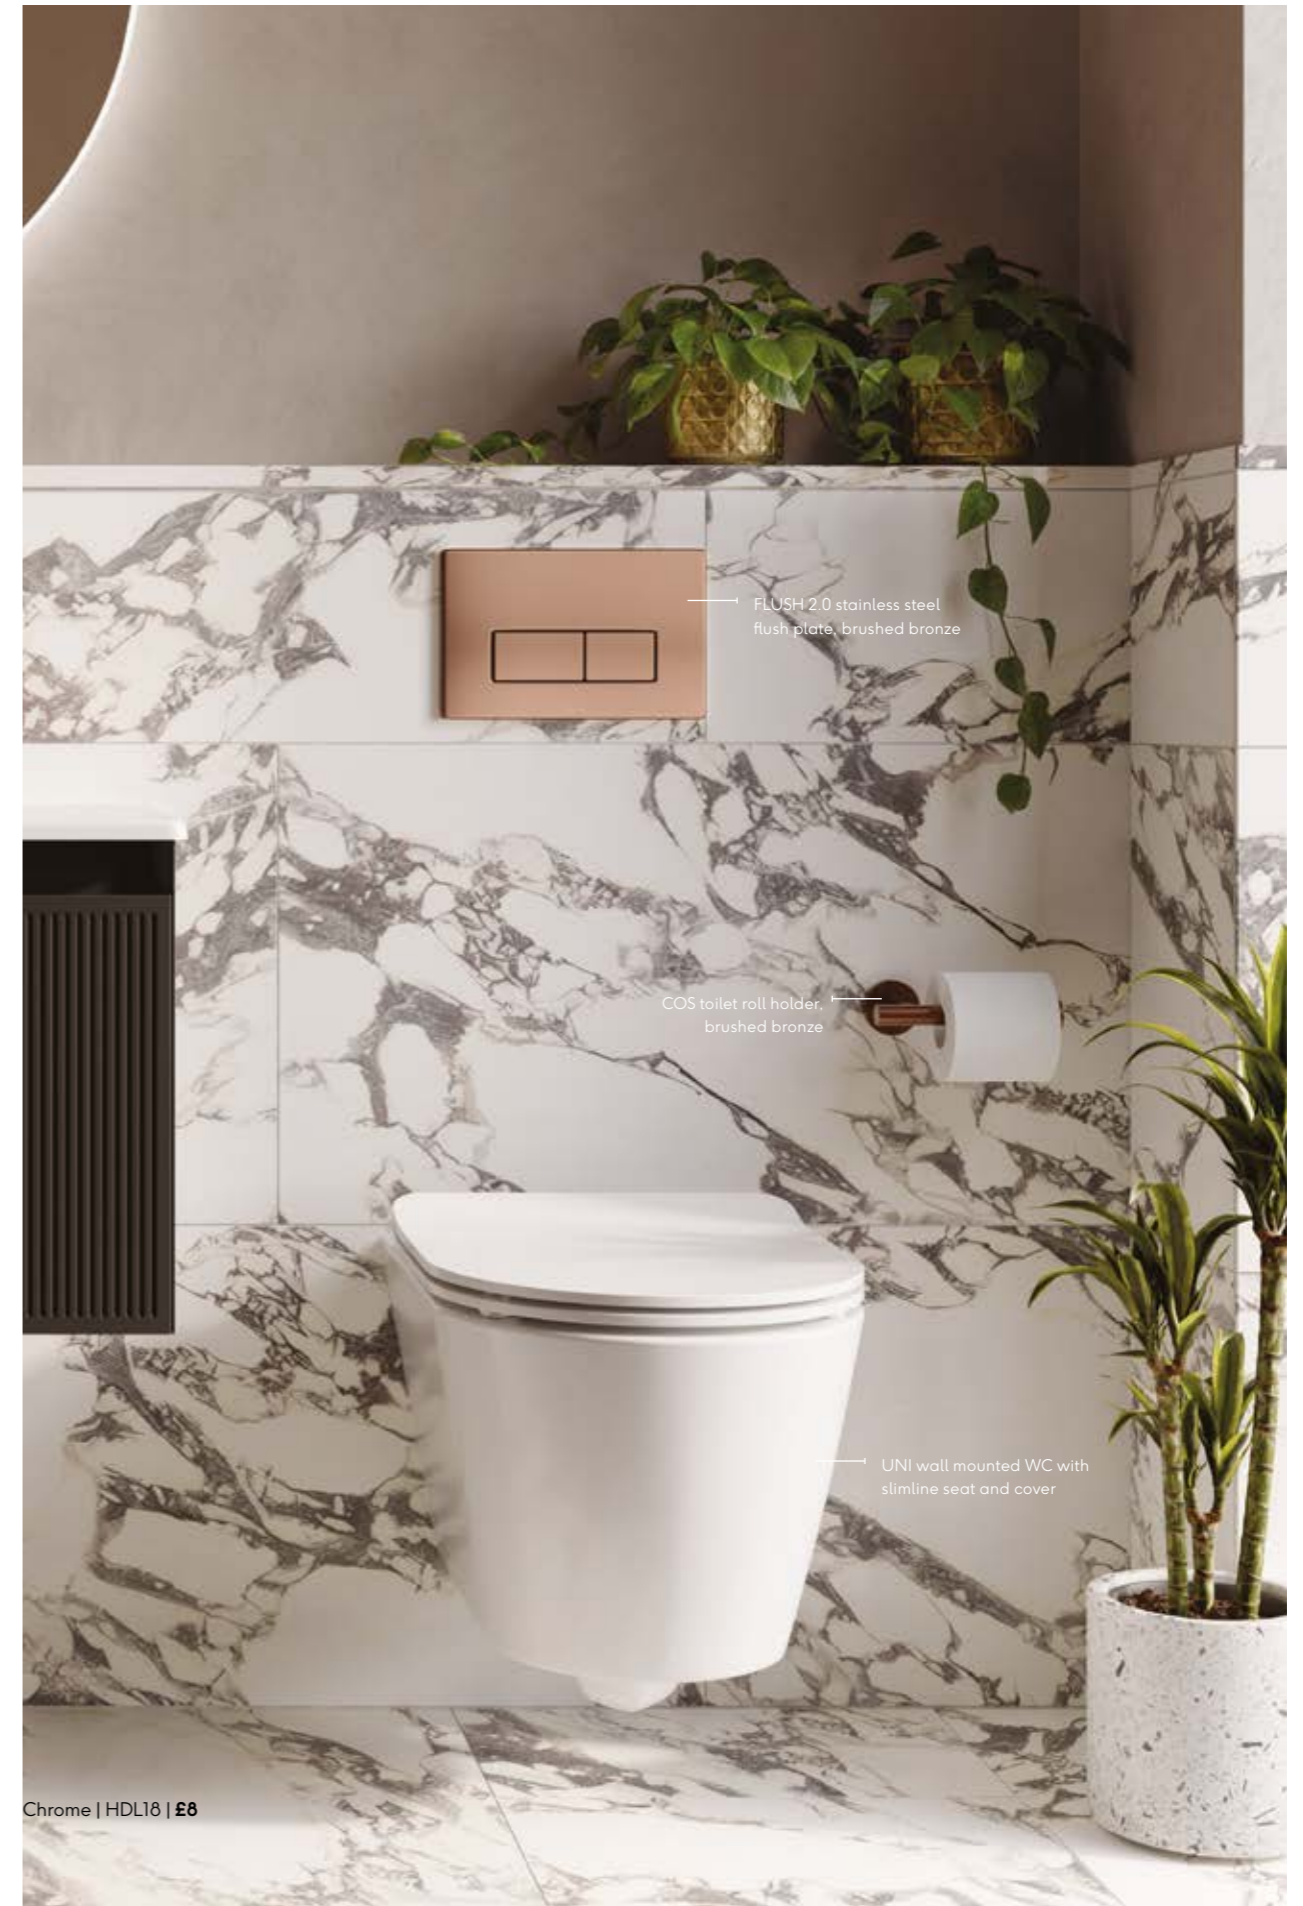

FLUSH 2.0 stainless steel
flush plate, brushed bronze

COS toilet roll holder,
brushed bronze

UNI wall mounted WC with
slimline seat and cover

Chrome | HDL18 | £8

BRASSWARE

TO HELP YOU SELECT THE OPTIMUM BRASSWARE FOR YOUR PROJECT, WE HAVE MARKED OUR PRODUCTS WITH THE PRESSURE REQUIREMENT.