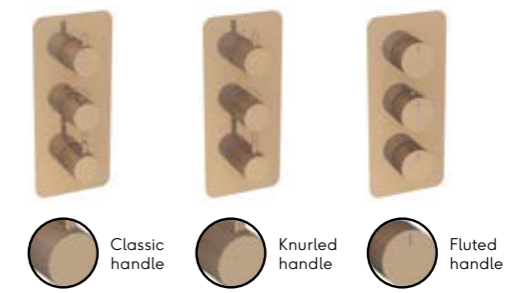

3 WAY

Classic | CO321.BR | £695
Knurled | CO321.KBR | £725
Fluted | CO321.FBR | £725