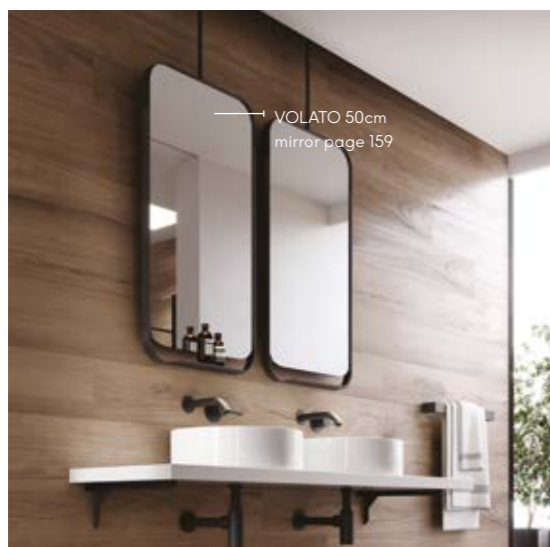

VOLATO

PRECISELY CURVED

If you are looking to re-create the feeling of a boutique hotel bathroom, look no further than our Volato collection.

Featuring a precisely engineered curved steel frame in 50 & 60cm, with options for wall or floor standing.

Volato mirrors can be found on page 159.

VOLATO 50cm mirror cabinet

VOLATO 50cm mirror cabinet page 159

A DESIGNERS DREAM

Already a statement piece, level up and showcase your most-loved lotions and potions on it's integrated shelf. Utilise the towel rail on either left or right hand side, which ever fits your space.