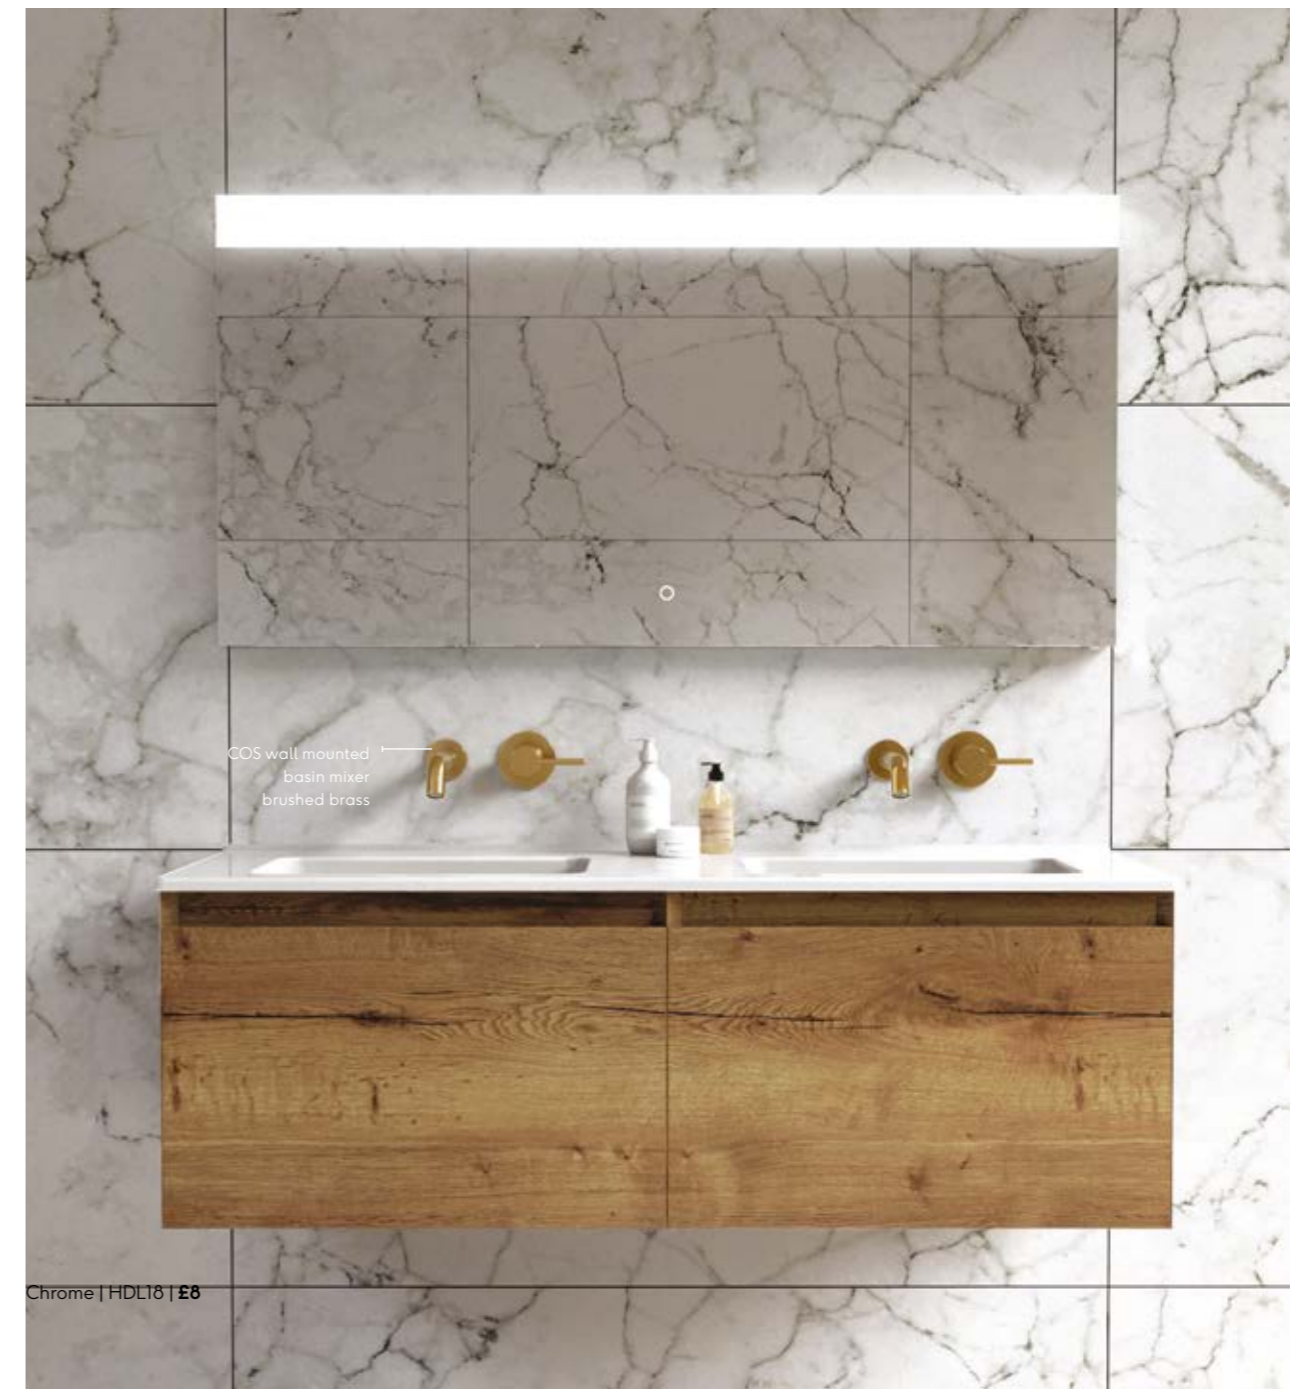

120X47CM DOUBLE BASIN 2 TAP HOLES & FOUR DRAWER WALL HUNG UNIT

120X47CM BASIN OPTIONS

Did you know?
We precision-cut extra
tap holes at our factory.

COUNTERTOP STYLE OPTIONS

Matte carrara white. Solid surface.

Sienna 36cm basin

COMPLETE THE LOOK

Cos generation 1 wall mounted basin mixer

Basin overflow upgrade

Universal waste

New

170X35X35CM TALL SIDE UNIT WITH RIGHT HAND OPENING

Chrome | HDL18 | £8