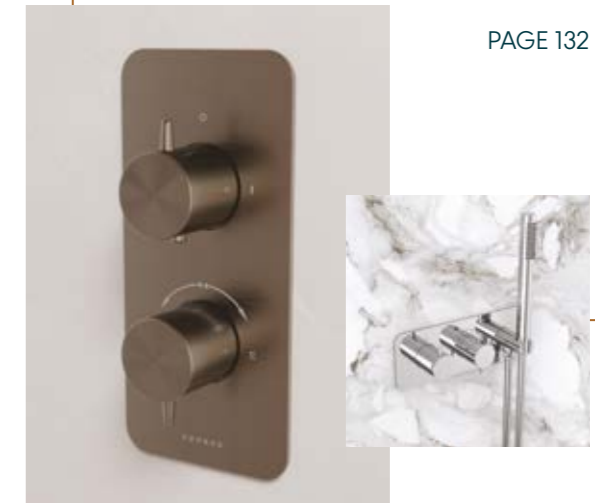

EDEN
ENRICHED

Create a cohesive high-end look and feel with the new Eden shower valve collection

PAGE 132