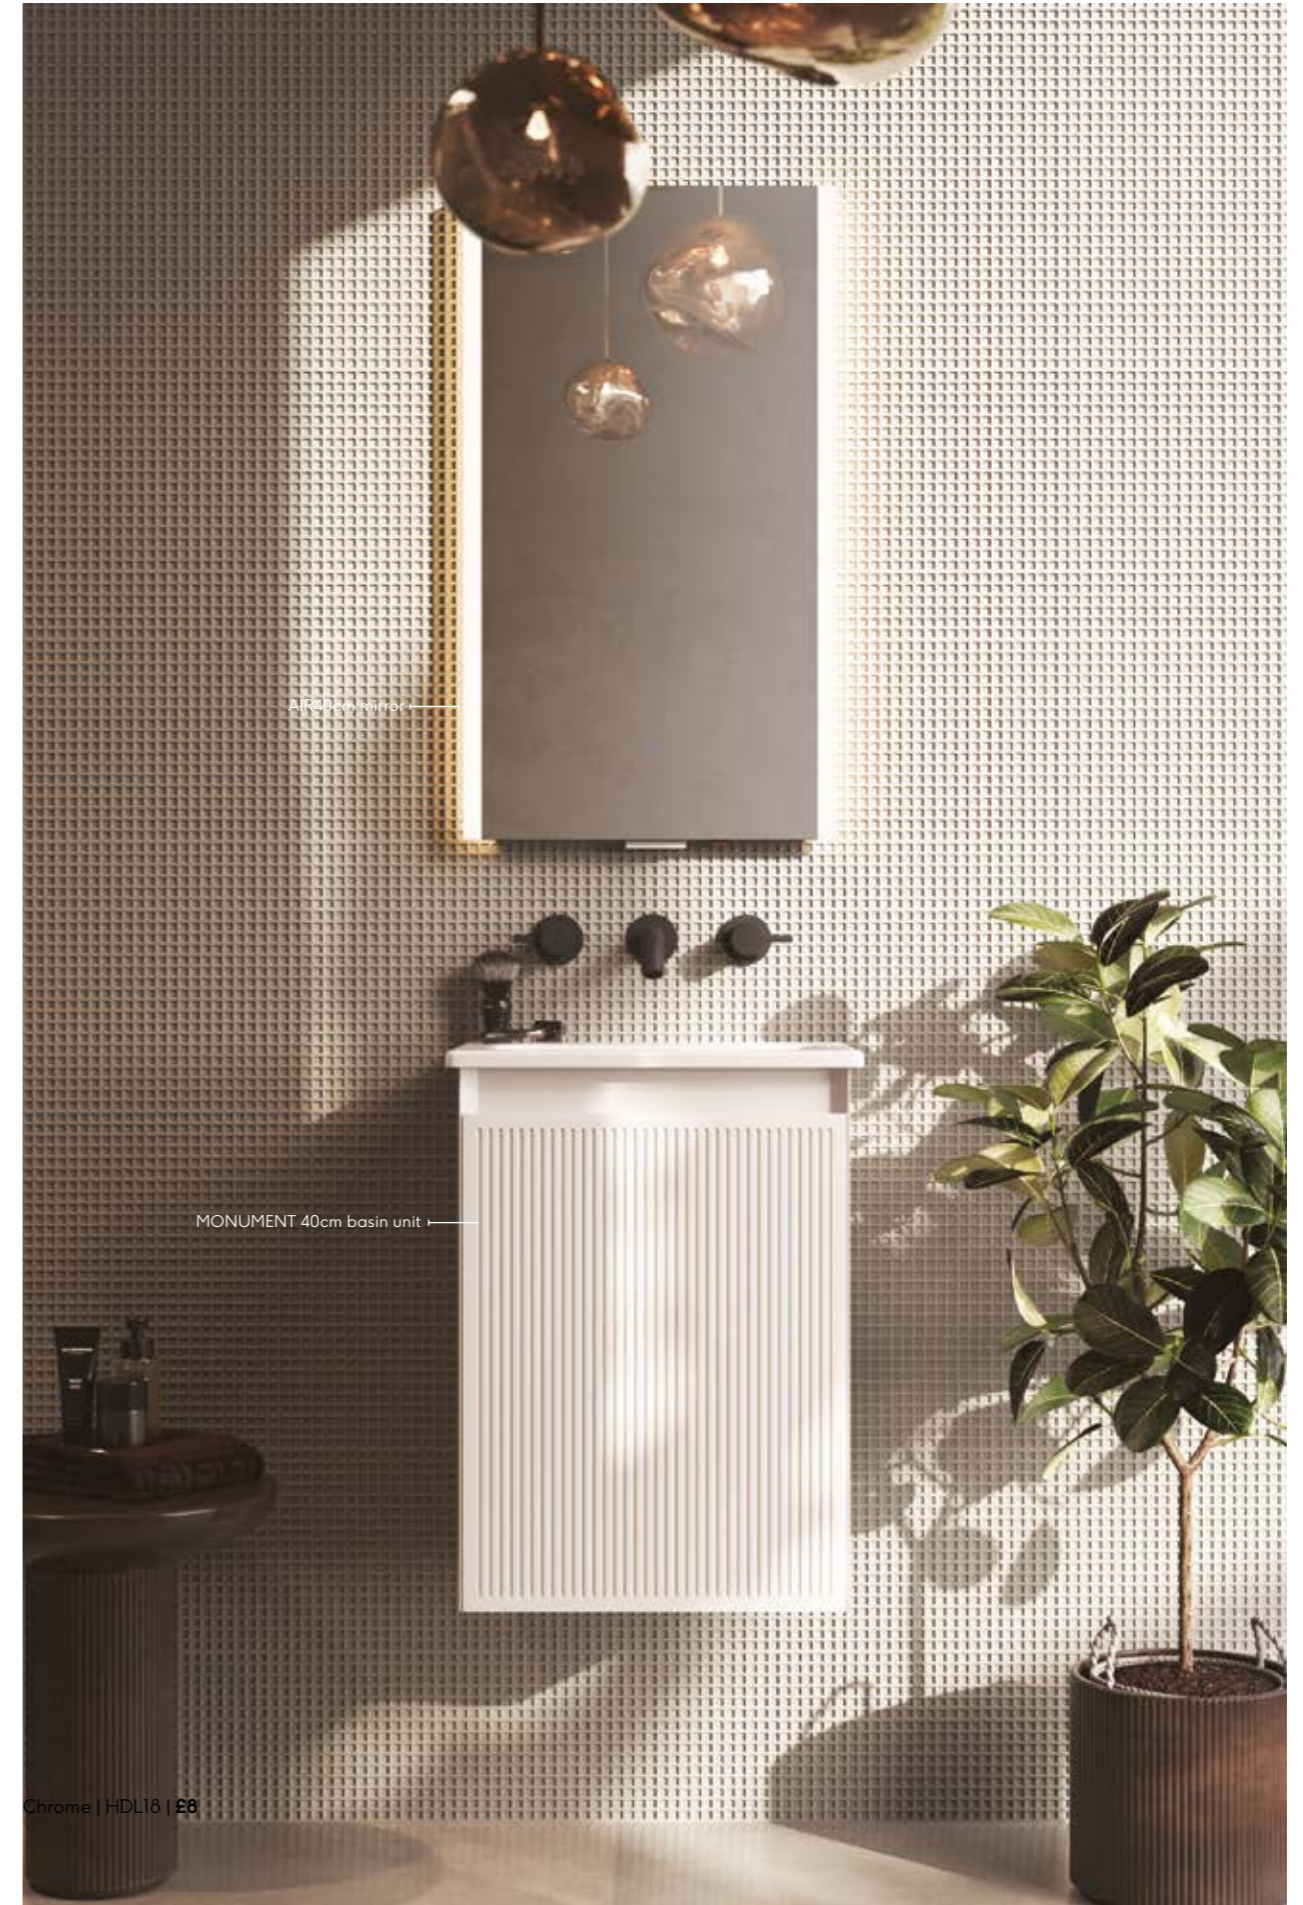

OPULENT ELEGANCE FOR EVERY SPACE

Monument presents the ideal space-saving solution. Our 40 and 50cm units boast a minimal 36cm projection. Alternatively, experience versatility with our innovative design, you have the freedom to pair any 60, or 80cm unit with a 20cm spacer unit, enabling you to create your perfect basin setup.