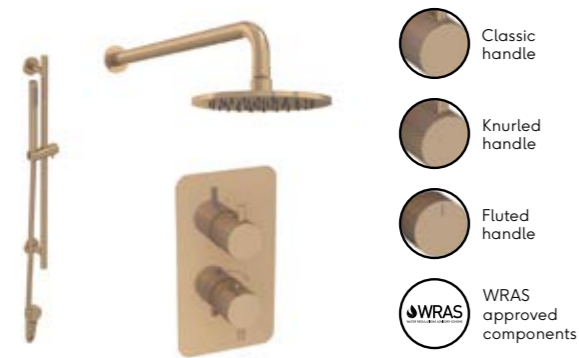

2 WAY SHOWER KIT

- Classic handle
- Knurled handle
- Fluted handle
- WRAS approved components

Components
Choose your 2 way thermostatic shower valve:
Classic | CO320.BR | **£595**
Knurled | CO320.KBR | **£615**
Fluted | CO320.FBR | **£615**

—

200x8mm shower head | CO226.BR | **£105**
Wall mounted shower arm | CO229.BR | **£85**
Slim handset | CO230.BR | **£55**
Shower rail | CO231.BR | **£115**
Shower outlet elbow & holder | CO234.BR | **£45**
Shower hose 1.5m | SH150SS.BR | **£35**

—

Classic total | **£1,035**
Knurled/fluted total | **£1,055**