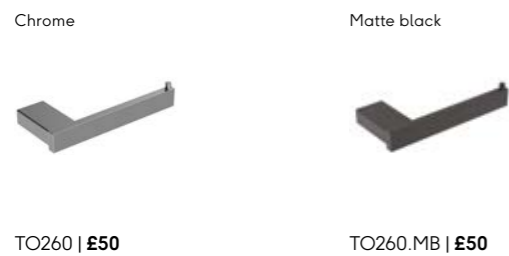

TOOGA TOILET ROLL HOLDER

INSIDE 200MM RECHARGEABLE FURNITURE LIGHT

CROMWELL 40CM TOWEL RAIL

CROMWELL ROBE HOOK

CROMWELL TOILET ROLL HOLDER

CROMWELL TOILET BRUSH & HOLDER

Chrome | HDL18 | £8

MALMÖ