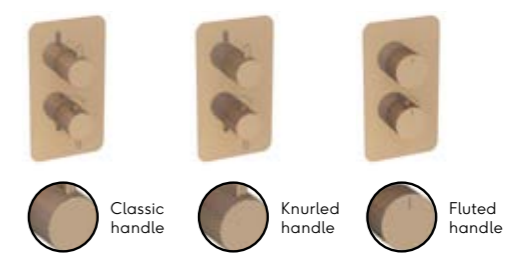

TOILET ROLL HOLDER

CO262.BN | £65

ROBE HOOK

CO190.BR | £40

TOWEL RAILS Page 172

1 WAY

Classic | CO319.BR | £595
 Knurled | CO319.KBR | £615
 Fluted | CO319.FBR | £615

2 WAY