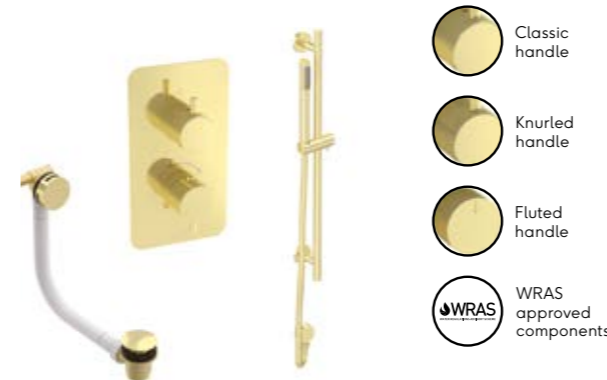

2 WAY SHOWER KIT

- Classic handle
- Knurled handle
- Fluted handle
- WRAS approved components

Components
Choose your 2 way thermostatic shower valve:
Classic | CO320.BB | **£595**
Knurled | CO320.KBB | **£615**
Fluted | CO320.FBB | **£615**

—

Slim handset | CO230.BB | **£55**
Shower rail | CO231.BB | **£115**
Shower outlet elbow | CO233.BB | **£45**
Shower hose 1.5m | SH150SS.BB2 | **£35**
Bath filler, overflow & clicker waste | CO101.BB | **£175**

—

Classic total | **£1,020**
Knurled/fluted total | **£1,040**