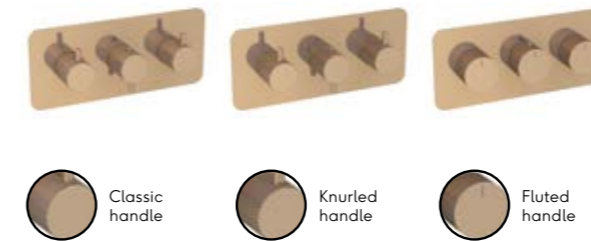

2 WAY 3 HANDLES LANDSCAPE

Classic | CO322L.BR | £685
Knurled | CO322L.KBR | £715
Fluted | CO322L.FBR | £715