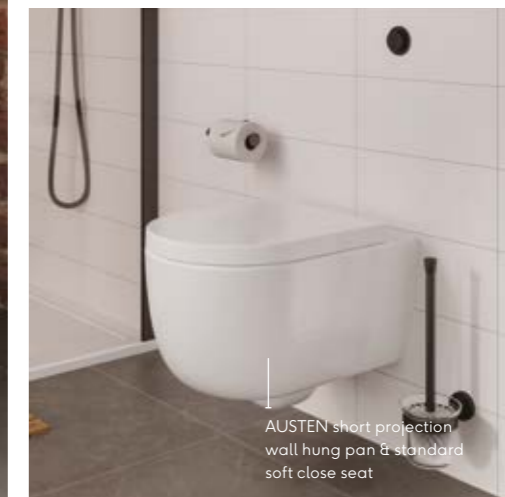

Pair with
 Framed cisterns page 91

Chrome | HDL18 | **£8**

AUSTEN wc unit, matte iron grey

AUSTEN back to wall pan & slimline soft close seat

AUSTEN short projection wall hung pan & standard soft close seat