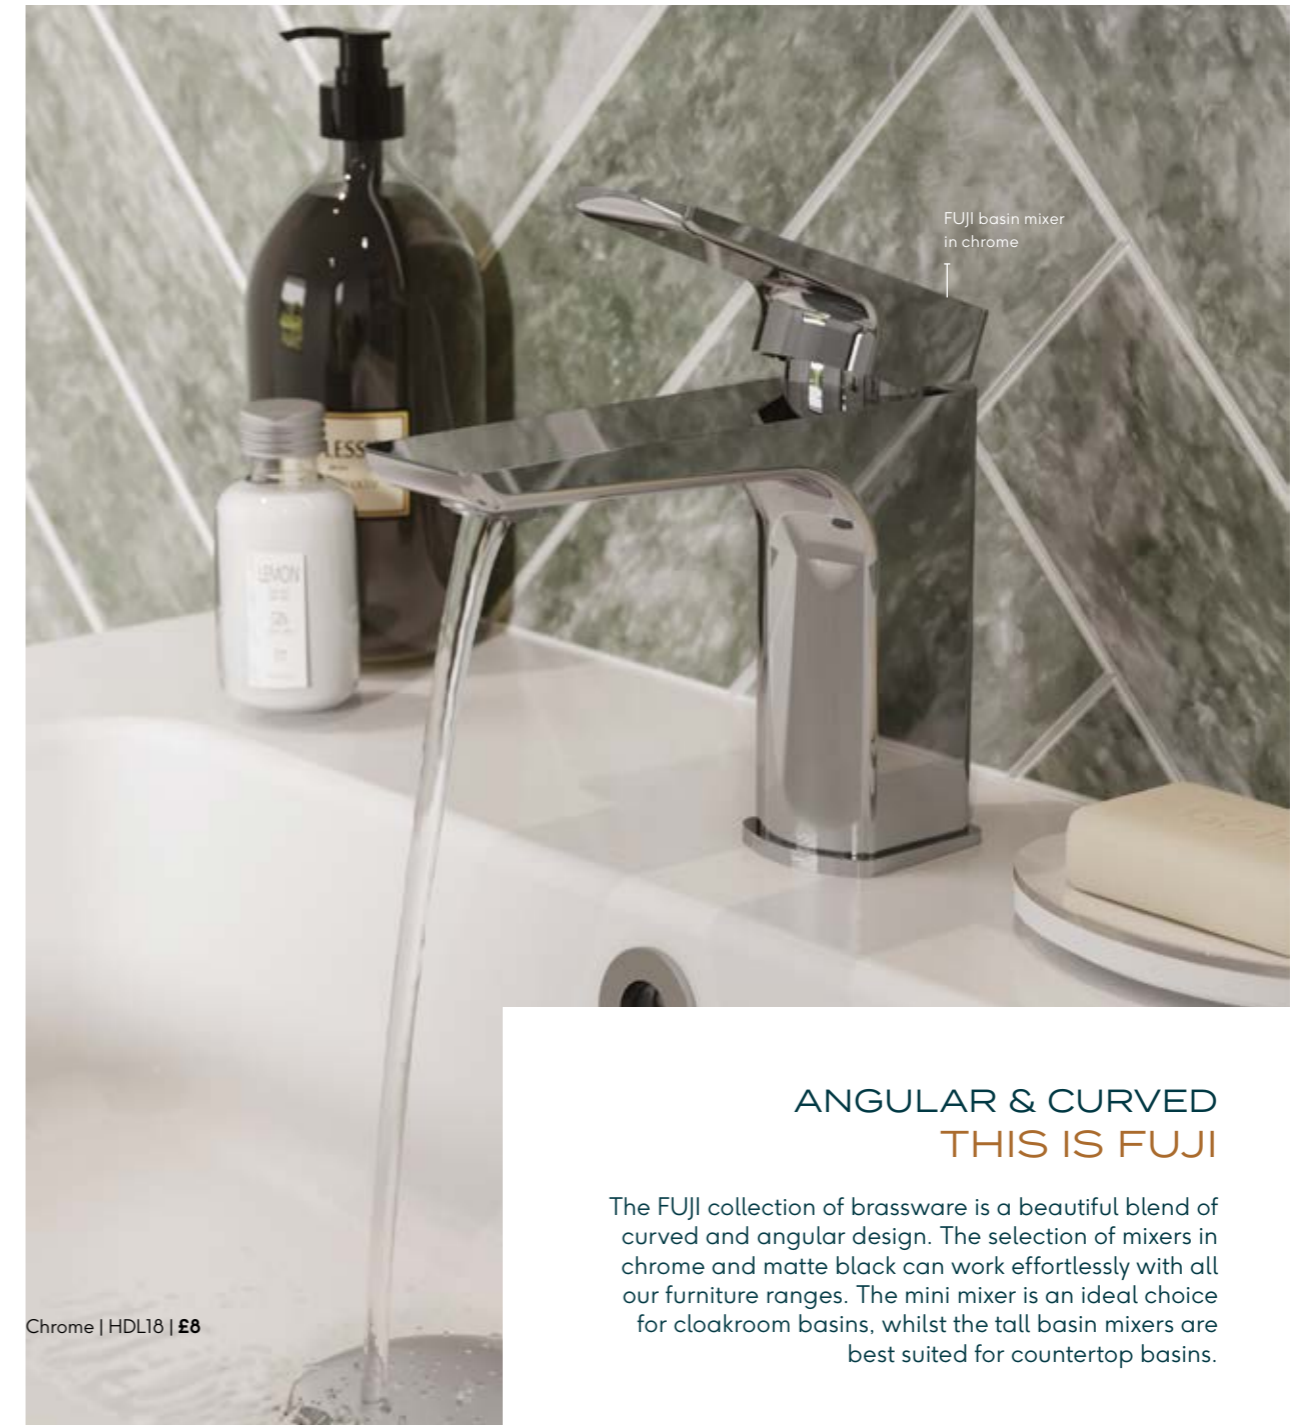

TALL BASIN MIXER & CLICKER WASTE

Chrome | FU004 | £195
Matte black | FU004.MB | £235

**ANGULAR & CURVED
THIS IS FUJI**

The FUJI collection of brassware is a beautiful blend of curved and angular design. The selection of mixers in chrome and matte black can work effortlessly with all our furniture ranges. The mini mixer is an ideal choice for cloakroom basins, whilst the tall basin mixers are best suited for countertop basins.

Chrome | HDL18 | £8