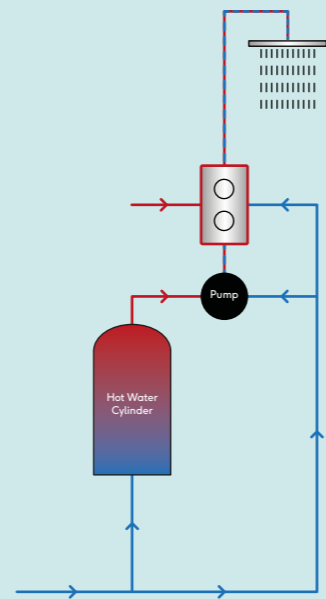

FIGURE 4

A pump assisted system will deliver water at high pressure and depending on the specifications of the pump fitted LP, MP and HP taps and fittings may be used.